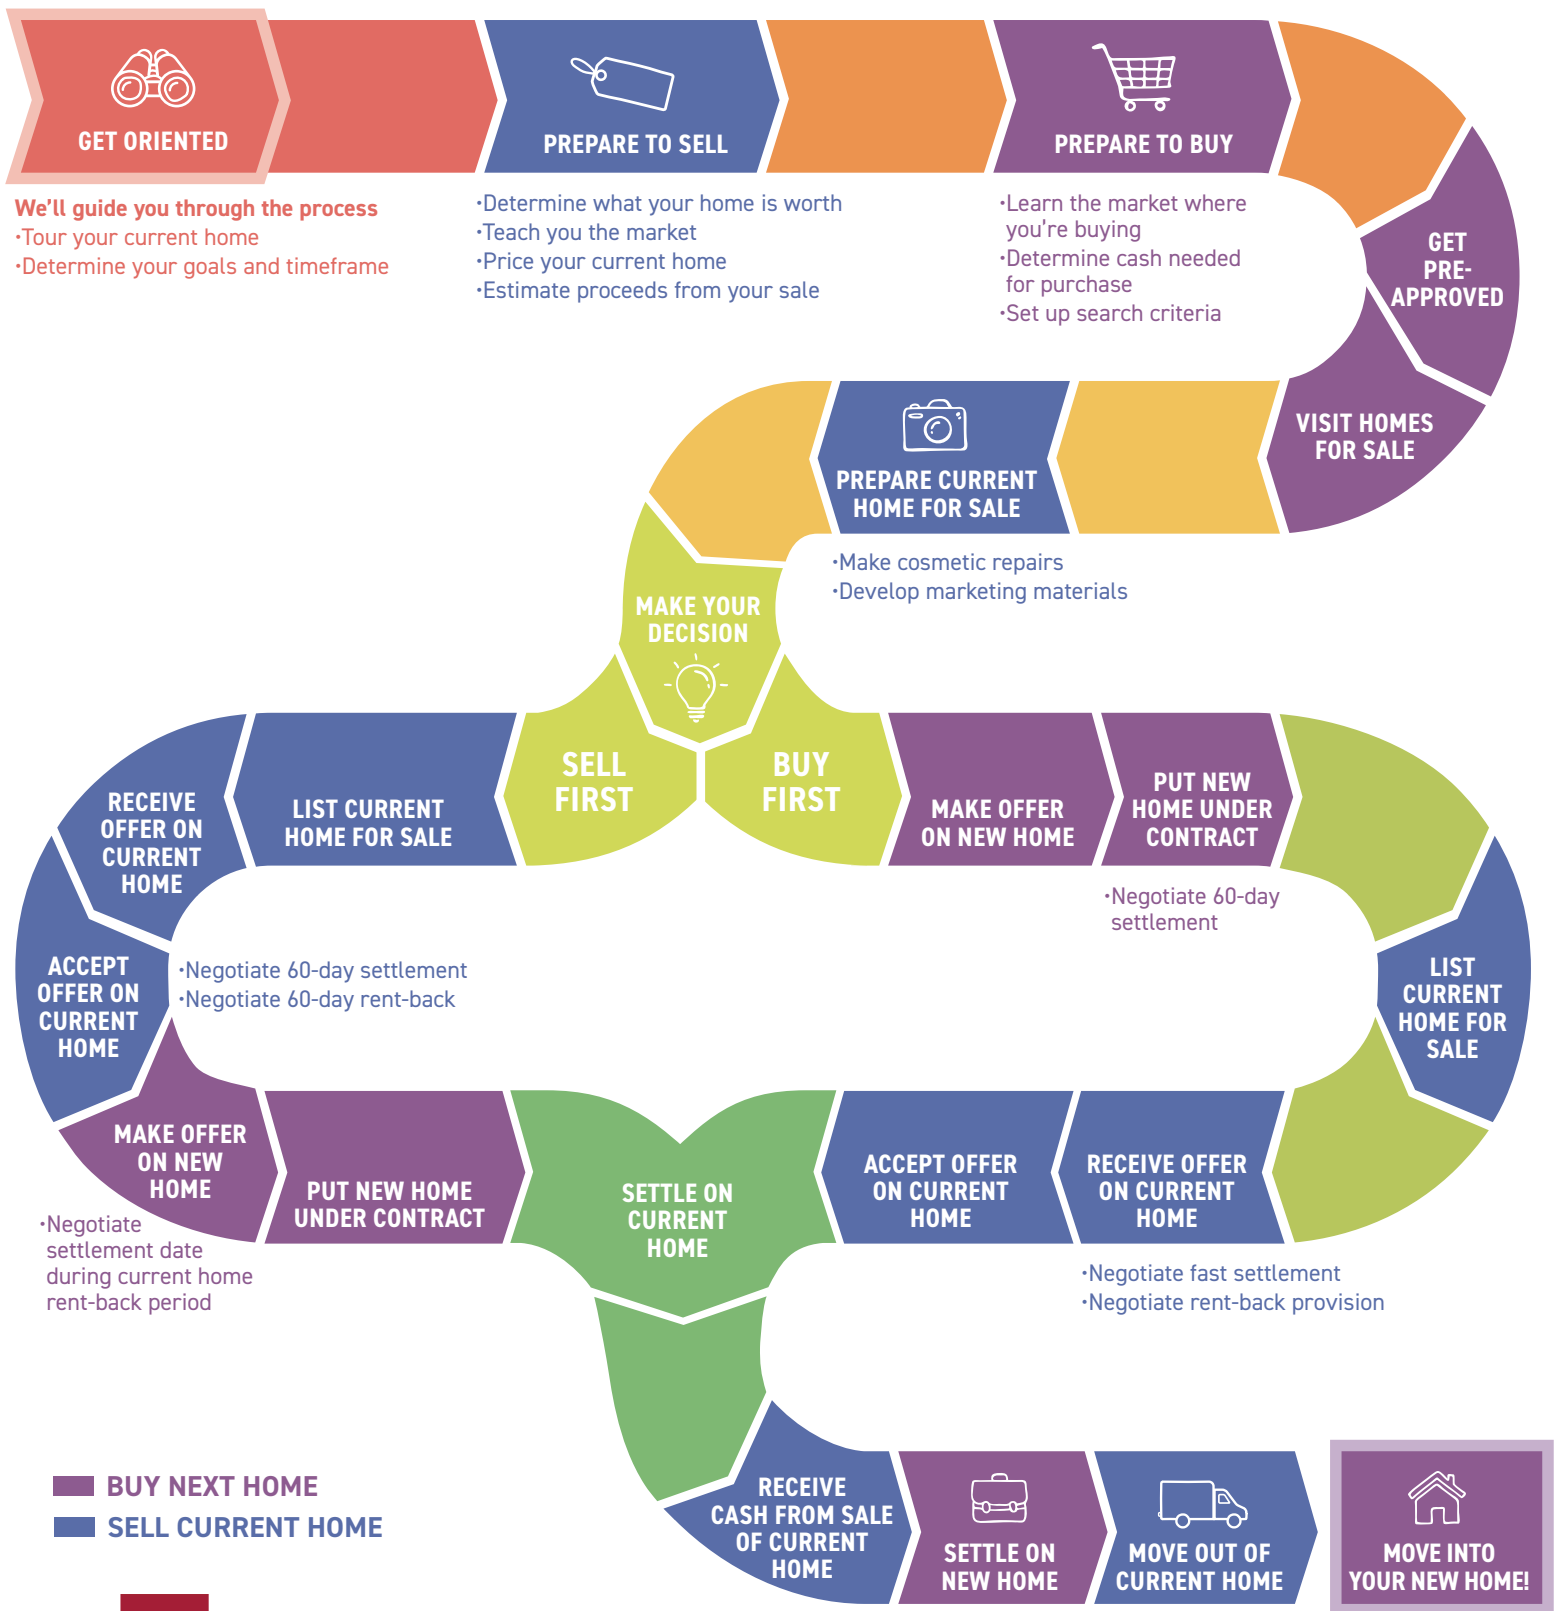

UPSIZER/DOWNSIZER ROADMAP

The Ron Sitrin Team's expertise at guiding clients through a successful home purchase and sale is built on our 20 years of experience handling every twist and turn. This Roadmap is a simple guide to help you anticipate each and every step along the way.