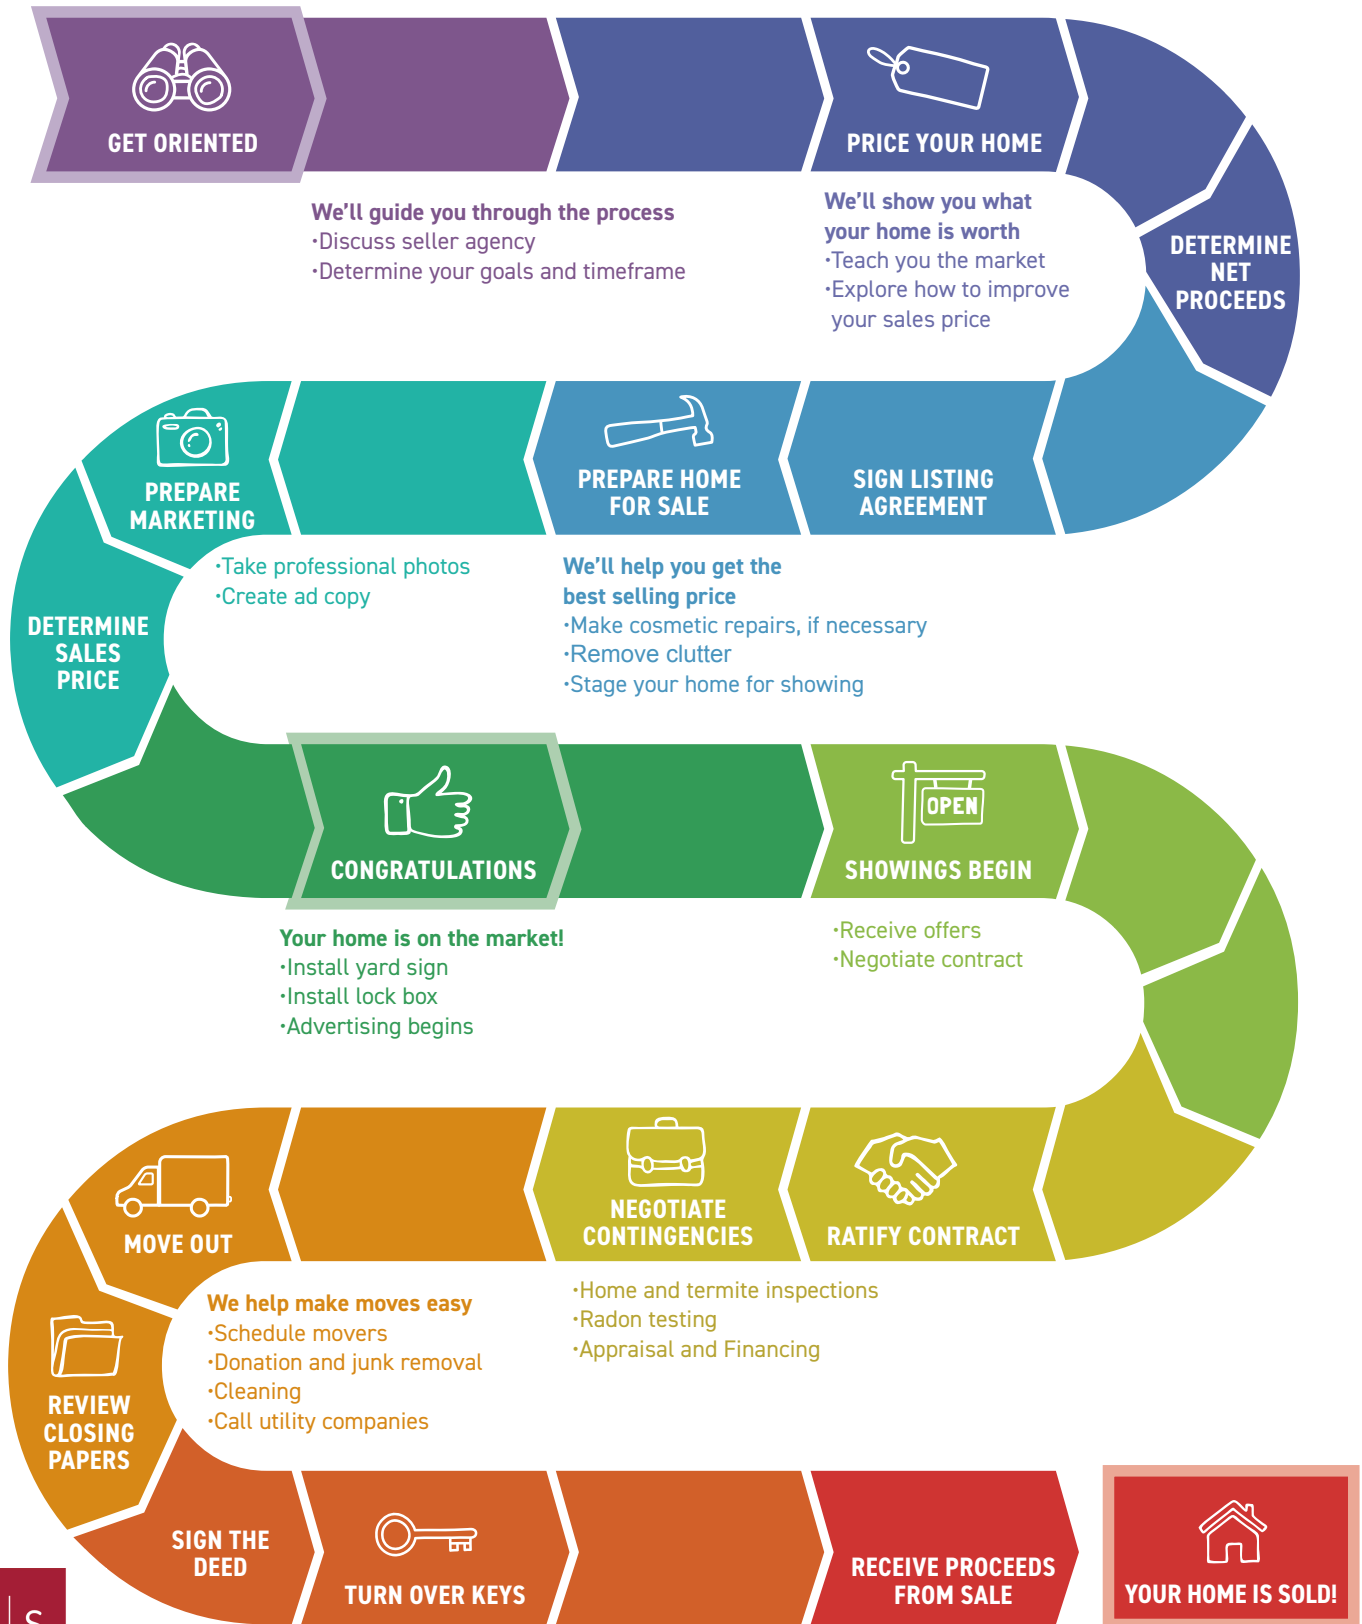

HOME SELLER'S ROADMAP

The Ron Sitrin Team's expertise at guiding clients through a successful sale of their home is built on our 20 years of experience handling every twist and turn. This Roadmap is a simple guide to help you anticipate each and every step along the way.